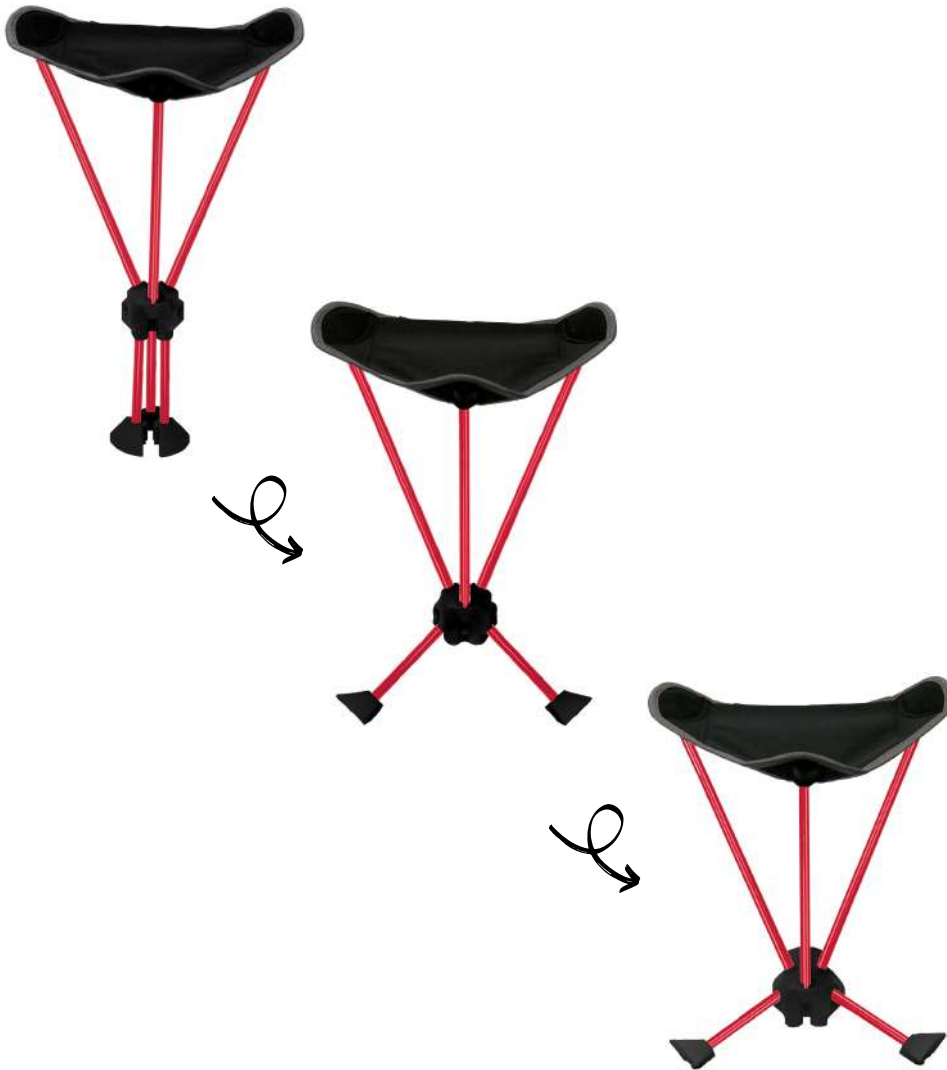

## Adjustable 3-in-1 Slacker

### Product Features

- 3 adjustable seat heights
- Integrated carry bag
- 250 lb weight rating
- 750 lb weight capacity

### Product Specifications

Open: 11.5" x 12" x 21"  
Closed: 4" x 4" x 12"  
Seat Height: 21", 18", 15.5"  
Weight: 1.2 lbs

### Max Imprint Dimensions

Seat: 3.5" H x 3.5" W

Color Available:

*What's your outdoor?*